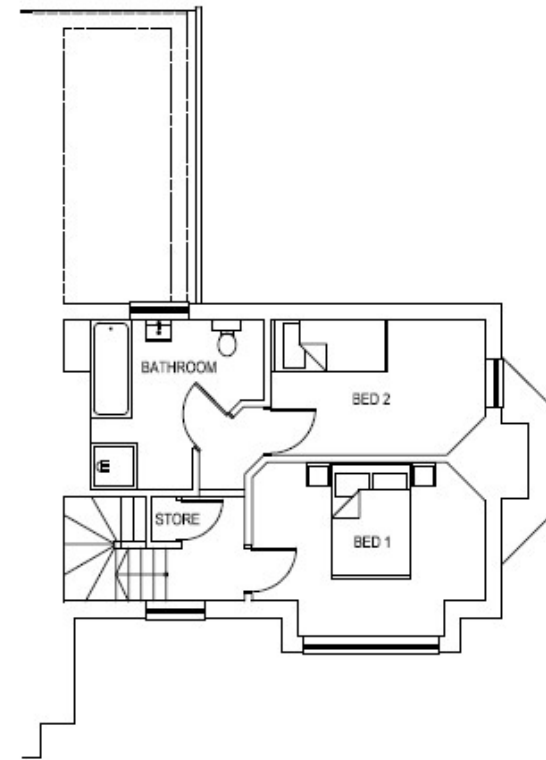

20/01227/FUL

14 Greenhill, Burcot, Bromsgrove,
Worcestershire, B60 1BJ

Proposed single storey side/rear extension.

Recommendation: Grant

Site Plan

Existing Elevations

FRONT ELEVATION

REAR ELEVATION

SIDE ELEVATION

Existing Floor Plans

GROUND FLOOR PLAN

FIRST FLOOR PLAN

Proposed Elevations

FRONT ELEVATION

SIDE ELEVATION

REAR ELEVATION

Proposed Floor Plans

GROUND FLOOR PLAN

FIRST / ROOF PLAN

Site Photos

Site Photos