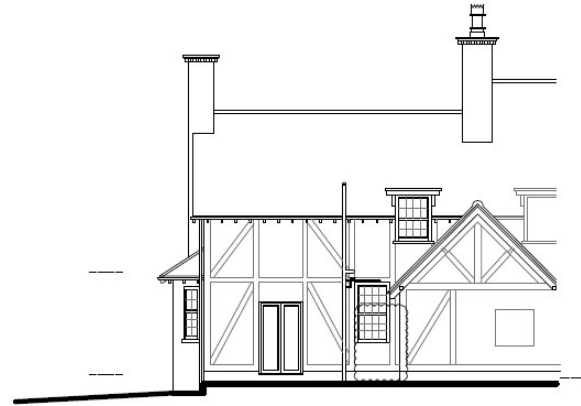

20/01227/FUL

14 Greenhill, Burcot, Bromsgrove,
Worcestershire, B60 1BJ

Proposed single storey side/rear extension.

Recommendation: Grant

Site Plan

Existing Elevations

FRONT ELEVATION

REAR ELEVATION

SIDE ELEVATION

Existing Floor Plans

GROUND FLOOR PLAN

FIRST FLOOR PLAN

Proposed Elevations

FRONT ELEVATION

SIDE ELEVATION

REAR ELEVATION

Proposed Floor Plans

GROUND FLOOR PLAN

FIRST / ROOF PLAN

Site Photos

Site Photos