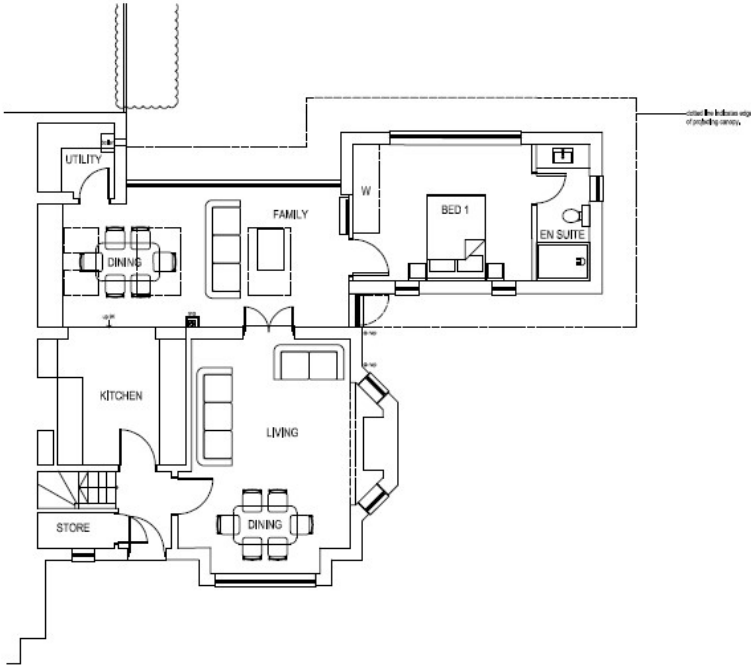

20/01227/FUL

14 Greenhill, Burcot, Bromsgrove,
Worcestershire, B60 1BJ

Proposed single storey side/rear extension.

Recommendation: Grant

Site Plan

Existing Elevations

FRONT ELEVATION

REAR ELEVATION

SIDE ELEVATION

Existing Floor Plans

GROUND FLOOR PLAN

FIRST FLOOR PLAN

Proposed Elevations

FRONT ELEVATION

SIDE ELEVATION

REAR ELEVATION

Proposed Floor Plans

GROUND FLOOR PLAN

FIRST / ROOF PLAN

Site Photos

Site Photos