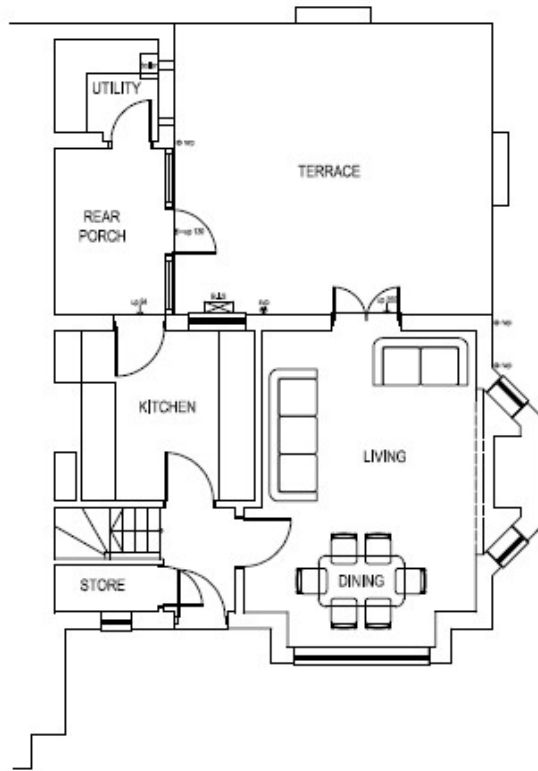

20/01227/FUL

14 Greenhill, Burcot, Bromsgrove,
Worcestershire, B60 1BJ

Proposed single storey side/rear extension.

Recommendation: Grant

Site Plan

Existing Elevations

FRONT ELEVATION

REAR ELEVATION

SIDE ELEVATION

Existing Floor Plans

GROUND FLOOR PLAN

FIRST FLOOR PLAN

Proposed Elevations

FRONT ELEVATION

SIDE ELEVATION

REAR ELEVATION

Proposed Floor Plans

GROUND FLOOR PLAN

FIRST / ROOF PLAN

Site Photos

Site Photos