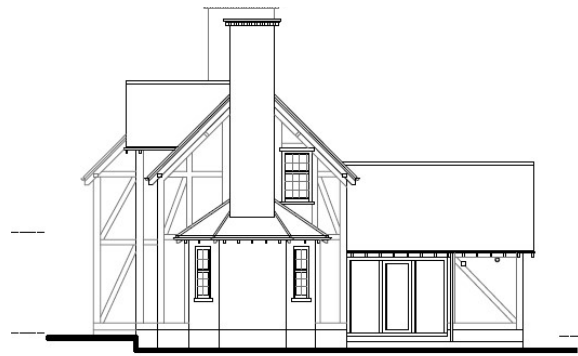

20/01227/FUL

14 Greenhill, Burcot, Bromsgrove,
Worcestershire, B60 1BJ

Proposed single storey side/rear extension.

Recommendation: Grant

Site Plan

Existing Elevations

FRONT ELEVATION

REAR ELEVATION

SIDE ELEVATION

Existing Floor Plans

GROUND FLOOR PLAN

FIRST FLOOR PLAN

Proposed Elevations

FRONT ELEVATION

SIDE ELEVATION

REAR ELEVATION

Proposed Floor Plans

GROUND FLOOR PLAN

FIRST / ROOF PLAN

Site Photos

Site Photos