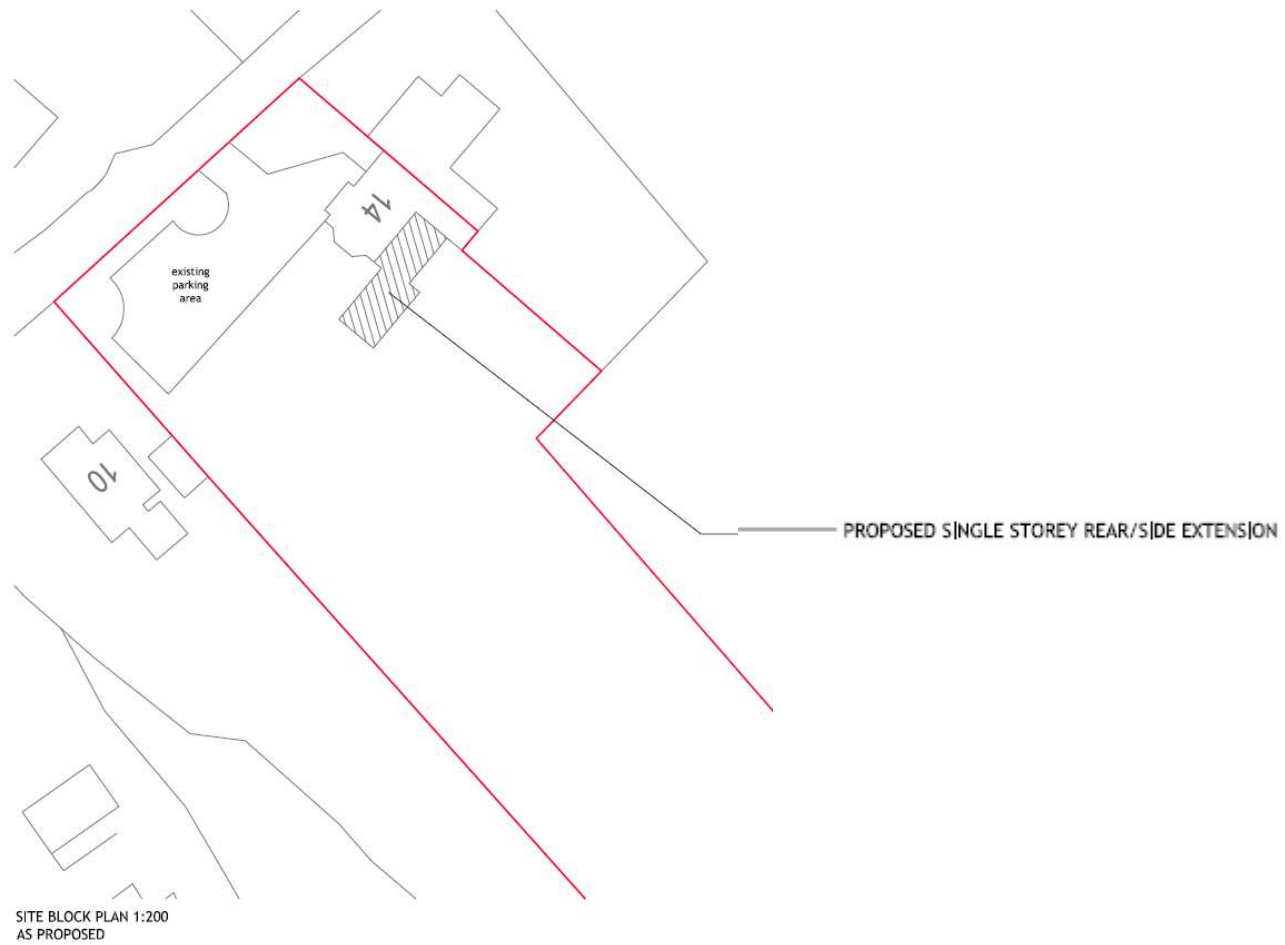

20/01227/FUL

14 Greenhill, Burcot, Bromsgrove,
Worcestershire, B60 1BJ

Proposed single storey side/rear extension.

Recommendation: Grant

Site Plan

Existing Elevations

FRONT ELEVATION

REAR ELEVATION

SIDE ELEVATION

Existing Floor Plans

GROUND FLOOR PLAN

FIRST FLOOR PLAN

Proposed Elevations

FRONT ELEVATION

SIDE ELEVATION

REAR ELEVATION

Proposed Floor Plans

GROUND FLOOR PLAN

FIRST / ROOF PLAN

Site Photos

Site Photos