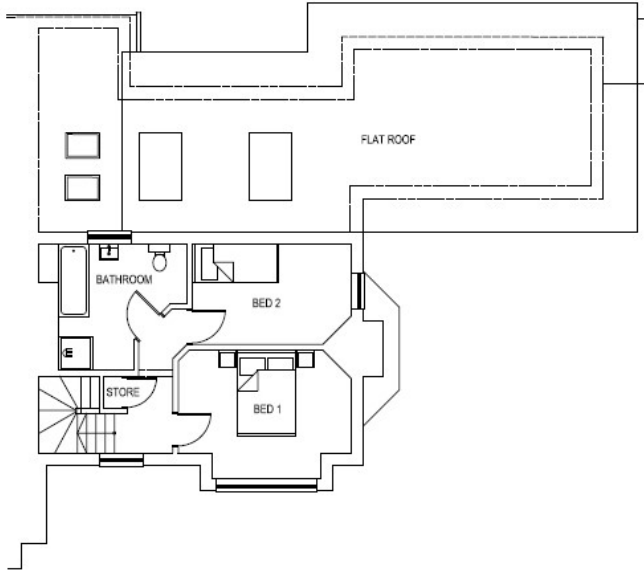

20/01227/FUL

14 Greenhill, Burcot, Bromsgrove,
Worcestershire, B60 1BJ

Proposed single storey side/rear extension.

Recommendation: Grant

Site Plan

Existing Elevations

FRONT ELEVATION

REAR ELEVATION

SIDE ELEVATION

Existing Floor Plans

GROUND FLOOR PLAN

FIRST FLOOR PLAN

Proposed Elevations

FRONT ELEVATION

SIDE ELEVATION

REAR ELEVATION

Proposed Floor Plans

GROUND FLOOR PLAN

FIRST / ROOF PLAN

Site Photos

Site Photos