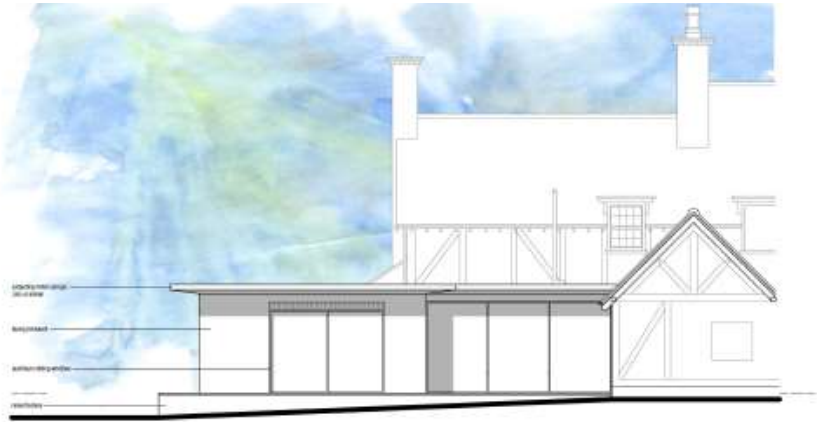

20/01227/FUL

14 Greenhill, Burcot, Bromsgrove,
Worcestershire, B60 1BJ

Proposed single storey side/rear extension.

Recommendation: Grant

Site Plan

Existing Elevations

FRONT ELEVATION

REAR ELEVATION

SIDE ELEVATION

Existing Floor Plans

GROUND FLOOR PLAN

FIRST FLOOR PLAN

Proposed Elevations

FRONT ELEVATION

SIDE ELEVATION

REAR ELEVATION

Proposed Floor Plans

GROUND FLOOR PLAN

FIRST / ROOF PLAN

Site Photos

Site Photos